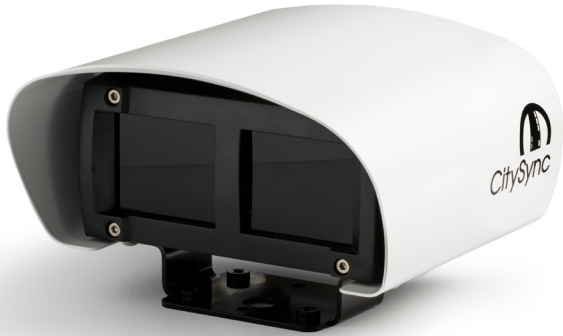

All-in-one ALPR camera for parking systems

KEY FEATURES

- ▶ HD ALPR camera for 24/7 plate recognition
- ▶ Captures plates from 10-45 ft
- ▶ IP connectivity

The CitySync 30 camera is optimized for short to mid-ranged ALPR for the following applications:

- ▶ Airports security and parking
- ▶ Shopping centers
- ▶ Barrier and access control systems

High Quality Imaging

The CitySync 30 camera provides HD video for high-accuracy ALPR for parking and access control systems.

The 2MP sensor provides detailed images of passing license plates. The high resolution enables capture of the most challenging plates including those with half-height and stacked characters.

The CitySync 30 camera is available with 760 nm infra-red illumination. This allows clear and crisp license plate images to be produced 24-hours a day.

PART NO. INFORMATION DESCRIPTION

CS-30-S-760	10-20 ft range (IR)
CS-30-M-760	20-33 ft range (IR)
CS-30-L-760	33-45 ft range (IR)

TECHNICAL INFORMATION

Input Power	24 V DC
Power Consumption	<18 W
ALPR Range Options	Various from 10ft to 45ft
ALPR Camera	2MP 1/2.8" CMOS sensor MJPEG video stream Frame Rate: 25 fps maximum
Illuminators	760nm IR Illumination pre-focused and aligned to suit detection range
Shutter Speed	1/25 th–1/8,000 th second
Environmental	-30° to +55°C – operating 0%–95% Relative Humidity IP66
Dimensions and Mass	With sunshield 3.7 x 7.8 x 10.0 inches (H x W x D) 5.78lbs Without sunshield 3.0 x 6.3 x 7.3 (H x W x D) 3.5lbs
Brackets	Various optional mounts available